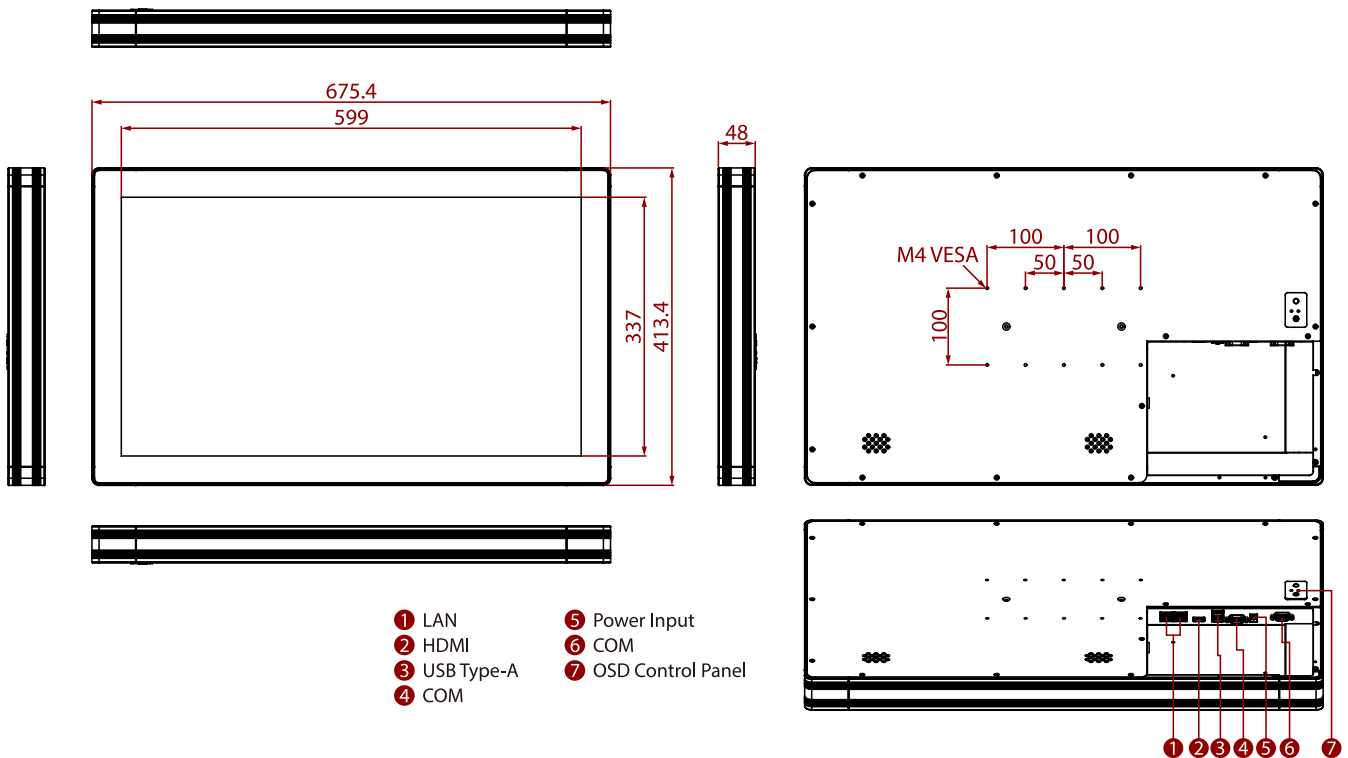

Power Input	1 x 12V DC, 2.5φ DC jack	USB Port	2 x USB3.2 Gen2x1 (Type-A)
Serial Port	1 x RS232/422/485 (Default RS232) 1 x RS232	Video	1 x HDMI 2.0 (Optional)
Expansion Port	1 x M.2 2280 M-Key Slot (for NVME SSD) 1 x M.2 2230 E-Key Slot (for Wi-Fi module)	LAN	2 x Giga LAN RJ45 Connector
Control			
Button	1 x Power Button 1 x Reset Button		
Accessory			
Accessory	100~240V AC to DC Adapter Power Cord VESA screws		
Power			
Power Rating	12V DC	Adapter	12V 120W

DIMENSIONS UNIT:MM

NOTE

- 1.This is a simplified drawing and some components are not marked in detail.
- 2.Please contact our sales representative if you need further product information.
- 3.All specifications are subject to change without prior notice.
- 4.The product shown in this datasheet is a standard model.For diagrams that contain customized or optional I/ O, please contact the Winmate Sales Team for more information.