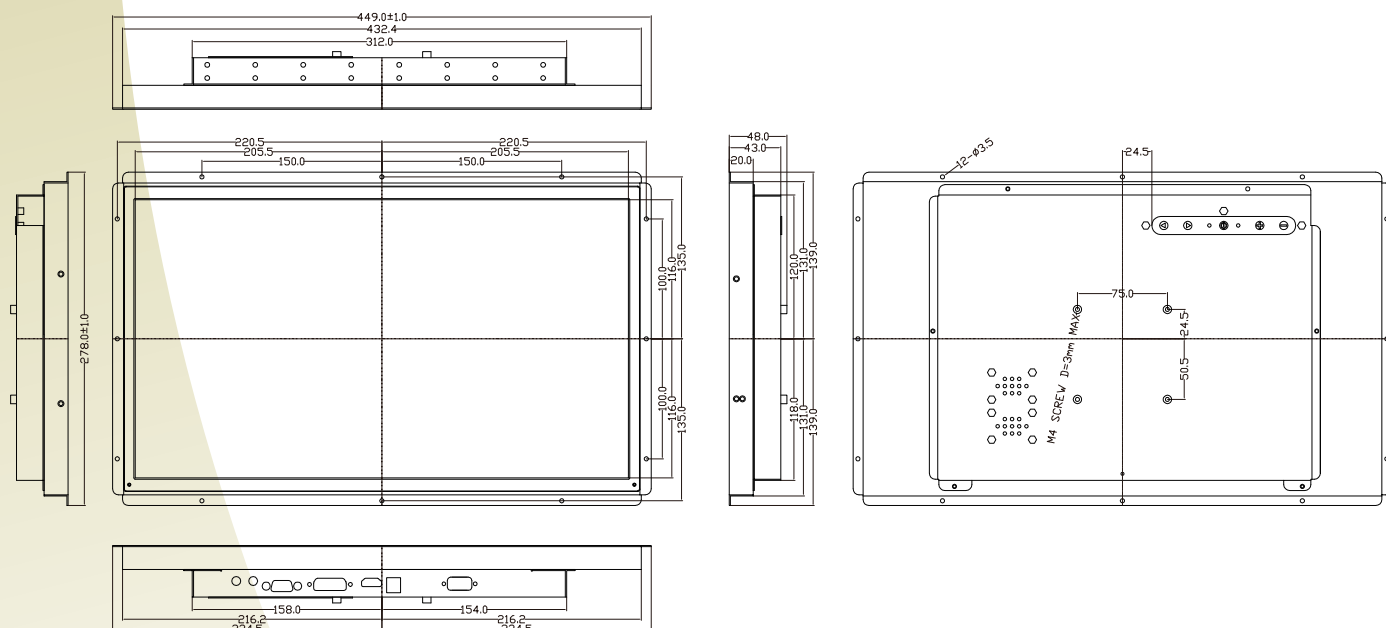

Mechanical Drawing

* Note: this is a simplified drawing and some components are not marked in detail. Please contact our sales representative if you need further product information.

Rev.	Reasons	Revised Date
1.0	First release	Mar-05-14