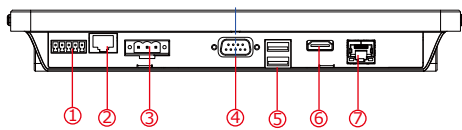

10.1" Flat Panel PC - W10IB3S-PCH2AC

Mechanical Design

- 10.1" 1280 x 800 Resolution with P-Cap Multi-touch Screen
- Low-Power System with Intel® Celeron® N2930 Processor
- Fanless Cooling System and Ultra-low Power Consumption
- Dual Gigabit Ethernet
- Room Booking Schedule, Access Control, Room Information Display
- Front IP65 Water and Dust Proof
- Red/Green/Blue/Orange LED Light Bar Indicators, on 2 sides
- Optional HF RFID
- Support PoE function

FRONT VIEW

SIDE VIEW

BOTTOM VIEW

1. Digital I/O (2 in / 2 out)
2. RJ-45 (PoE / LAN)
3. 12 DC-IN Terminal Block (Phoenix Type)
4. RS232/422/485
5. USB 2.0 / USB 3.0
6. HDMI
7. RJ-45 (LAN)
8. Speaker

BACK VIEW

Power Specifications :

- Power Input : 12V DC IN Terminal Block (Phoenix Type)
Support IEEE 802.3at PoE

Mechanical Specification :

- Cooling System : Fanless design
- Mounting : VESA Mount(75x75mm)
- Dimension (W x H x D) : 263.28 x 171 x 35.7 (mm)