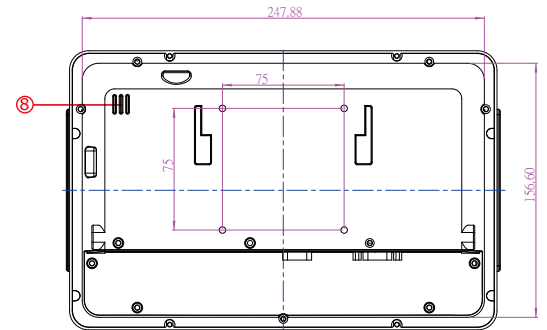

10.1" Flat Panel PC - W10IB3S-PCH2AC

Mechanical Design

- 10.1" 1280 x 800 Resolution with P-Cap Multi-touch Screen
- Low-Power System with Intel® Celeron® N2930 Processor
- Fanless Cooling System and Ultra-low Power Consumption
- Dual Gigabit Ethernet
- Room Booking Schedule, Access Control, Room Information Display
- Front IP65 Water and Dust Proof
- Red/Green/Blue/Orange LED Light Bar Indicators, on 2 sides
- Optional HF RFID
- Support PoE function

FRONT VIEW

SIDE VIEW

BOTTOM VIEW

1. Digital I/O (2 in / 2 out)
2. RJ-45 (PoE / LAN)
3. 12 DC-IN Terminal Block (Phoenix Type)
4. RS232/422/485
5. USB 2.0 / USB 3.0
6. HDMI
7. RJ-45 (LAN)
8. Speaker

BACK VIEW

- Size/Type : 10.1" TFT (Wide screen)
- Resolutions : 1280x800
- Brightness : 300cd/m (typ.)
- Contrast Ratio : 800 : 1 (typ.)
- Viewing Angle : -89~89(H); -89~89(V)
- Max Colors : 262K(6bit)
- Touch : Projective-Capacitive Touch

Power Specifications :

- Power Input : 12V DC IN Terminal Block (Phoenix Type)
Support IEEE 802.3at PoE

Mechanical Specification :

- Cooling System : Fanless design
- Mounting : VESA Mount(75x75mm)
- Dimension (W x H x D) : 263.28 x 171 x 35.7 (mm)