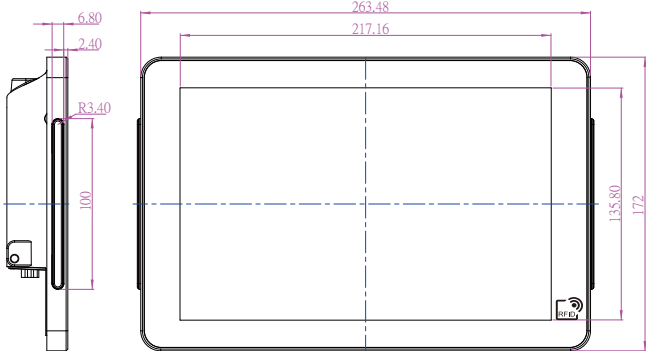

10.1" Flat Panel PC - W10IB3S-PCH2AC

Mechanical Design

- 10.1" 1280 x 800 Resolution with P-Cap Multi-touch Screen
- Low-Power System with Intel® Celeron® N2930 Processor
- Fanless Cooling System and Ultra-low Power Consumption
- Dual Gigabit Ethernet
- Room Booking Schedule, Access Control, Room Information Display
- Front IP65 Water and Dust Proof
- Red/Green/Blue/Orange LED Light Bar Indicators, on 2 sides
- Optional HF RFID
- Support PoE function

FRONT VIEW

SIDE VIEW

BOTTOM VIEW

1. Digital I/O (2 in / 2 out)
2. RJ-45 (PoE / LAN)
3. 12 DC-IN Terminal Block (Phoenix Type)
4. RS232/422/485
5. USB 2.0 / USB 3.0
6. HDMI
7. RJ-45 (LAN)
8. Speaker

BACK VIEW

- Size/Type : 10.1" TFT (Wide screen)
- Resolutions : 1280x800
- Brightness : 300cd/m (typ.)
- Contrast Ratio : 800 : 1 (typ.)
- Viewing Angle : -89~89(H); -89~89(V)
- Max Colors : 262K(6bit)
- Touch : Projective-Capacitive Touch

Power Specifications :

- Power Input : 12V DC IN Terminal Block (Phoenix Type)
Support IEEE 802.3at PoE

Mechanical Specification :

- Cooling System : Fanless design
- Mounting : VESA Mount(75x75mm)
- Dimension (W x H x D) : 263.28 x 171 x 35.7 (mm)