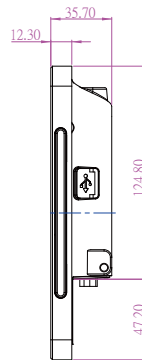

10.1" Flat Panel PC - W10IB3S-PCH2AC

Mechanical Design

- 10.1" 1280 x 800 Resolution with P-Cap Multi-touch Screen
- Low-Power System with Intel® Celeron® N2930 Processor
- Fanless Cooling System and Ultra-low Power Consumption
- Dual Gigabit Ethernet
- Room Booking Schedule, Access Control, Room Information Display
- Front IP65 Water and Dust Proof
- Red/Green/Blue/Orange LED Light Bar Indicators, on 2 sides
- Optional HF RFID
- Support PoE function

FRONT VIEW

SIDE VIEW

BOTTOM VIEW

1. Digital I/O (2 in / 2 out)
2. RJ-45 (PoE / LAN)
3. 12 DC-IN Terminal Block (Phoenix Type)
4. RS232/422/485
5. USB 2.0 / USB 3.0
6. HDMI
7. RJ-45 (LAN)
8. Speaker

BACK VIEW

- Size/Type : 10.1" TFT (Wide screen)
- Resolutions : 1280x800
- Brightness : 300cd/m (typ.)
- Contrast Ratio : 800 : 1 (typ.)
- Viewing Angle : -89~89(H); -89~89(V)
- Max Colors : 262K(6bit)
- Touch : Projective-Capacitive Touch

Power Specifications :

- Power Input : 12V DC IN Terminal Block (Phoenix Type)
Support IEEE 802.3at PoE

Mechanical Specification :

- Cooling System : Fanless design
- Mounting : VESA Mount(75x75mm)
- Dimension (W x H x D) : 263.28 x 171 x 35.7 (mm)