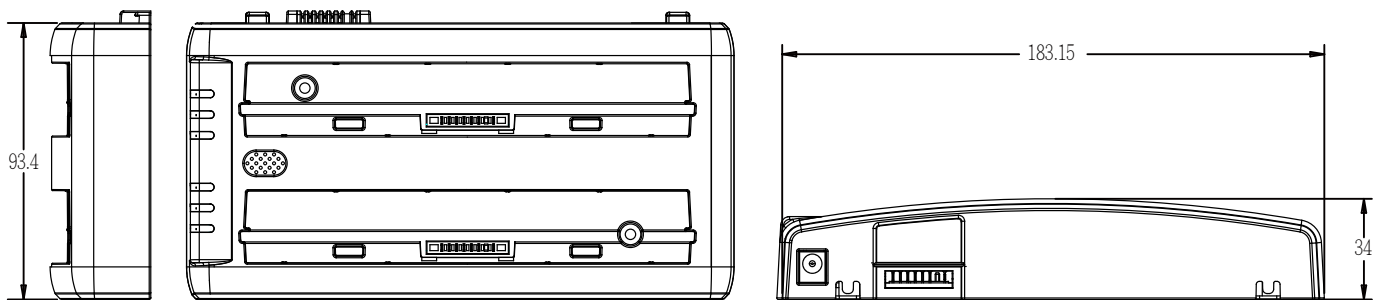

Mechanical Drawing

Specification

Dimension	183.2 x 93.4 x 34 (mm)
Power Input	12 ~ 19V DC IN
Charging Time *	BS101: 3 hours to be full charged BL101: 6 hours to be full charged
Package Contents	<ul style="list-style-type: none">• Dual-bay Battery Charger x 1• 19V AC Adapter x 1• Power Cord x 1• Quick Start Guide x 1