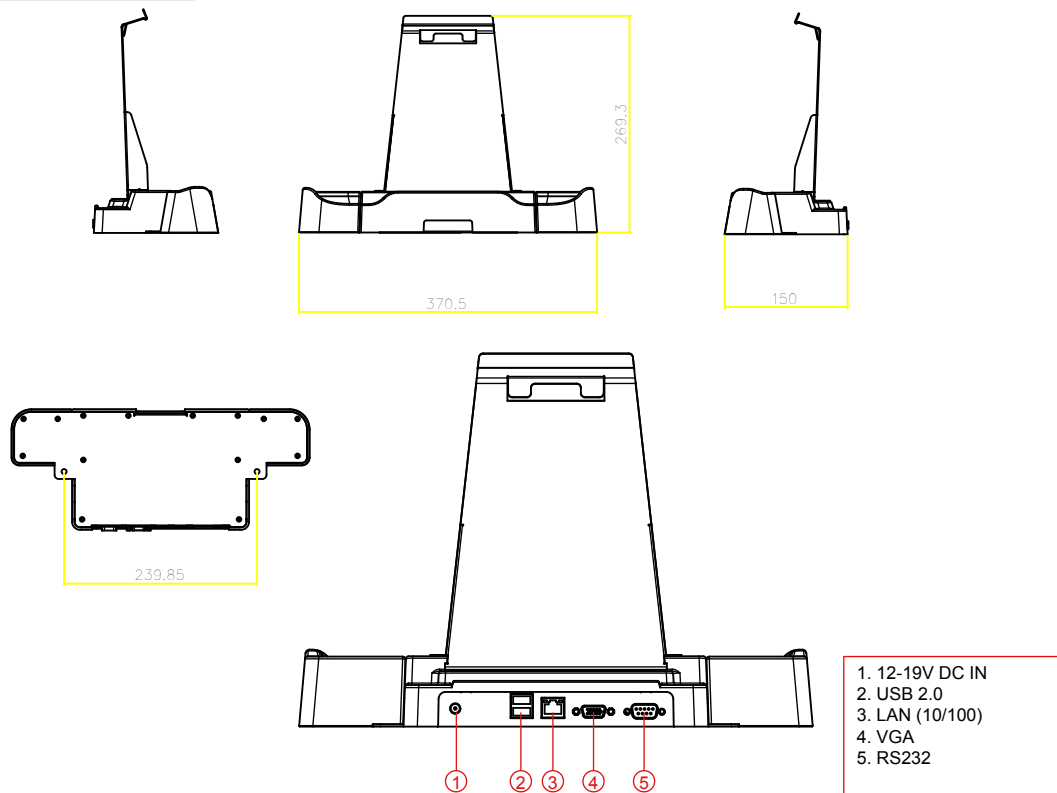

Desk Dock for M133W series

DD-M133W

Product Features:

- Easy to charge M133W series tablet PC
- User friendly viewing angle with extended I/O interface
- Operating temperature : -20°C ~ 60°C

Mechanical Drawing

Specification

Dimension		370.5 x 269.3 x 150.0 mm
Power Input		12-19V DC IN (Default)
I/O Support	Rear	RS232 x 1 USB 2.0 x 2 10/100 LAN x 1 VGA x 1 DC Jack