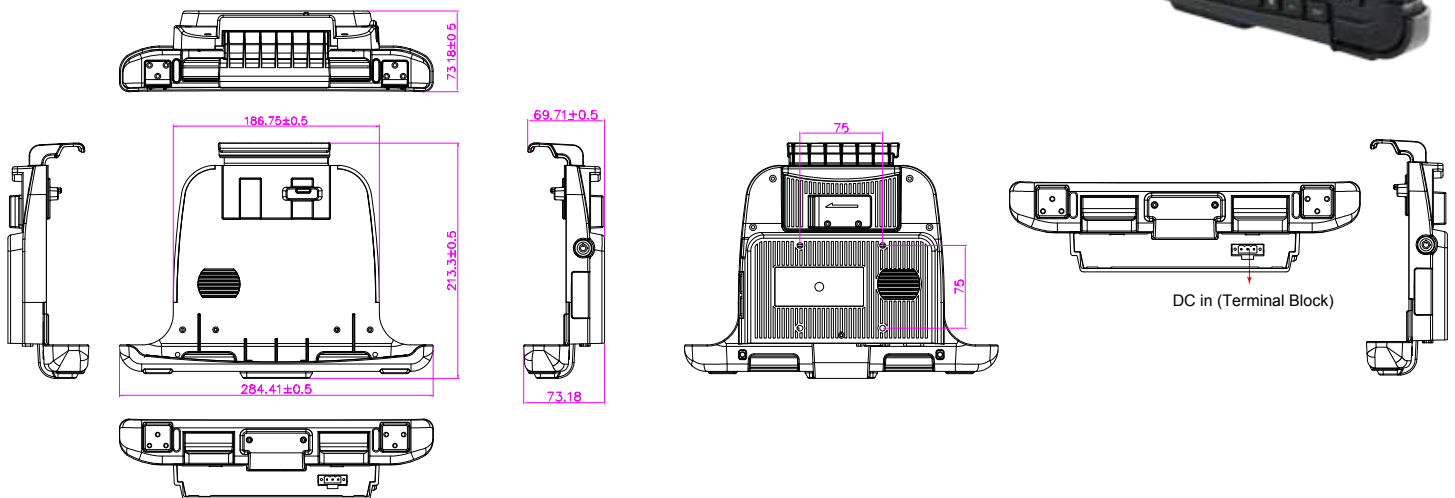

Vehicle Cradle for M101BK

VC-M101BK

Product Features:

- Hold the tablet stably on moving vehicle
- Anti-theft design with key lockable cradle
- Wide power voltage input (9~36V DC-in)
- IP52 design (Rain proof)
- VESA standard for various standard fixtures

Mechanical Drawing

One hand docking :

1 Insert the Tablet PC into the docking

2. Push down the hook, the lock will lock automatically

One hand undocking :

1.Slide the latch to open the hook

2.Remove the Tablet from docking

Specification

Dimension	284.41 x 213.3 x 73.18 mm
Power Input	9~36V DC In
Mounting	75 x 75mm VESA Mount
Vibration	MIL STD. 810G, 5 ~ 500Hz, 2.24G