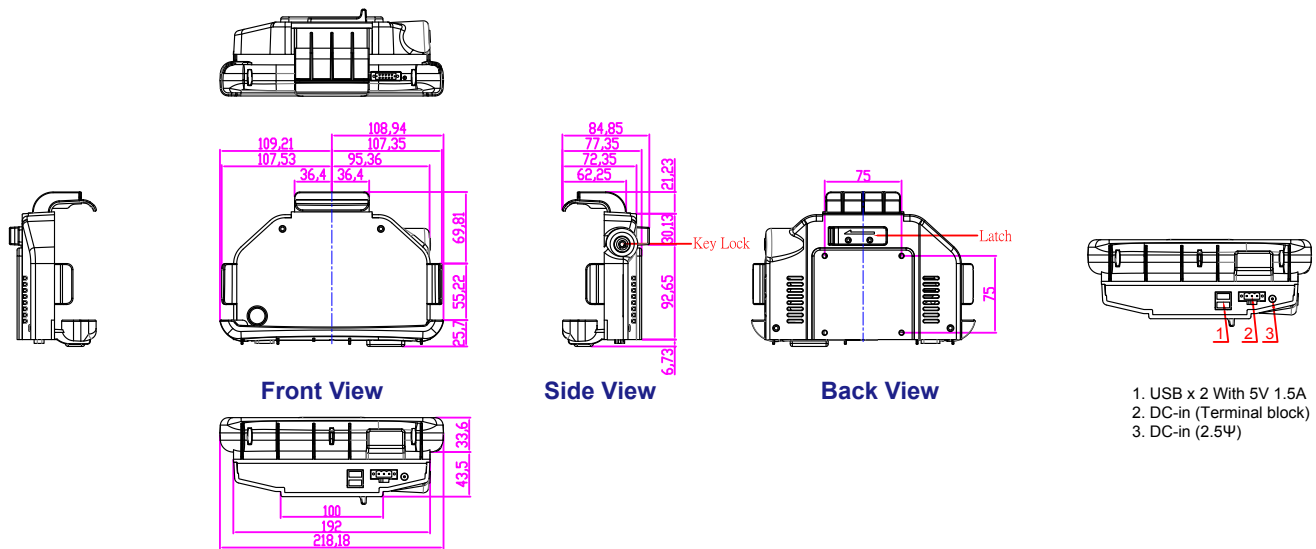

Vehicle Docking for M700DM8

VD-M700DM8

Product Features:

- Hold the Tablet tightly on the moving vehicle
- Lockable design to avoid Tablet be taken away (with key)
- Support both terminal block & 2.5 ψ power jack input
- 9~36V DC-in wide range DC input
- Bottom I/O supported: USBx2
- IP52 design (Rain proof)

Mechanical Drawing

One hand docking :

One hand undocking :

Specification

Dimension		150.73 x 218.15 x 84.85 mm
Power Input		9~36V DC
I/O Support	Bottom	USB x 2 DC-in (terminal block & 2.5 ψ power jack)
Mounting		75 x 75mm VESA Holes
Vibration		MIL Std. 810G, 5 ~ 500Hz, 2.24G

Accessories:

Default	Cigar Head Cable VESA Screw x 6
---------	------------------------------------