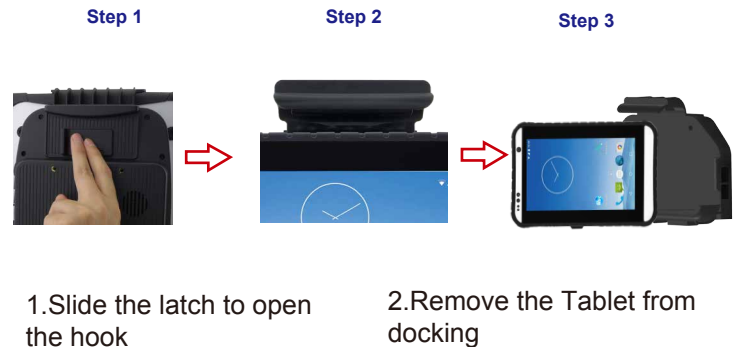

Vehicle Docking for M700DM8

VD-M700DM8

Product Features:

- Hold the Tablet tightly on the moving vehicle
- Lockable design to avoid Tablet be taken away (with key)
- Support both terminal block & 2.5 ψ power jack input
- 9~36V DC-in wide range DC input
- Bottom I/O supported: USBx2
- IP52 design (Rain proof)

Mechanical Drawing

One hand docking :

One hand undocking :

Specification

Dimension		150.73 x 218.15 x 84.85 mm
Power Input		9~36V DC
I/O Support	Bottom	USB x 2 DC-in (terminal block & 2.5 ψ power jack)
Mounting		75 x 75mm VESA Holes
Vibration		MIL Std. 810G, 5 ~ 500Hz, 2.24G